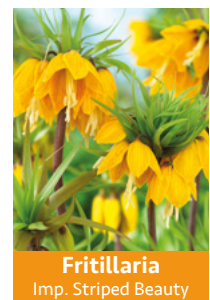

Fritillaria
Imp. Lutea

Fritillaria
Imp. Rubra

Fritillaria
Imp. Striped Beauty

Amaryllis

An indispensable seasonal product

Amaryllis

JOLIE

EN - A captivating addition to the Kébol Amaryllis Experience! An Amaryllis bulb, presented on a pedestal and adorned with a sleek honeycomb sleeve, available in festive colors of gold, dark blue, and red.