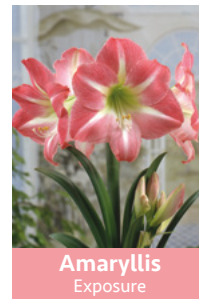

Natural

Nature by Nature

EN - Natural material is a trend. Flower bulbs fit perfectly into this trend. The presentation of the bulbs in a display box with wood structure meets this trend. The consumer can see and feel the bulb.

DU - Natürliches Material ist ein Trend. Die Präsentation der Blumenzwiebeln in ein "Schaukasten mit Holzdrucken" passt perfekt zu diesem Trend. Der Verbraucher sieht und fühlt die Blumenzwiebeln.

FR - Le matériau naturel est une tendance. Les bulbes de fleurs s'inscrivent parfaitement dans cette tendance. La présentation des bulbes dans un carton à structure en bois répondent à cette tendance. Le consommateur peut voir, toucher et sentir le bulbe.

12 x 4

Fust: Displaybox