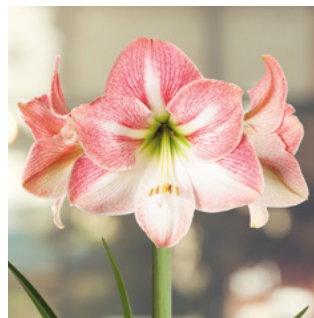

Amaryllis
Apple Blossom
☀️ 24/26
☁️ 10x1
↓ 60 cm
© 309254