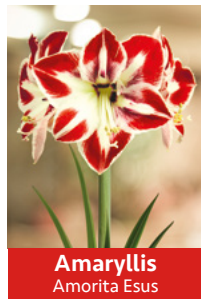

Natural

Nature by Nature

EN - Natural material is a trend. Flower bulbs fit perfectly into this trend. The presentation of the bulbs in a display box with wood structure meets this trend. The consumer can see and feel the bulb.

DU - Natürliches Material ist ein Trend. Die Präsentation der Blumenzwiebeln in ein "Schaukasten mit Holzdrucken" passt perfekt zu diesem Trend. Der Verbraucher sieht und fühlt die Blumenzwiebeln.

FR - Le matériau naturel est une tendance. Les bulbes de fleurs s'inscrivent parfaitement dans cette tendance. La présentation des bulbes dans un carton à structure en bois répondent à cette tendance. Le consommateur peut voir, toucher et sentir le bulbe.

12 x 4

Fust: Displaybox