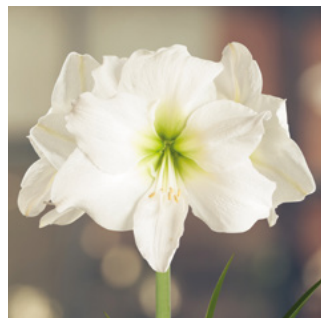

Amaryllis
Christmas Gift
☀️ 24/26
☁️ 10x1
↓ 60 cm
© 109510