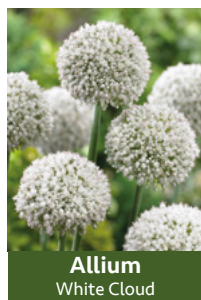

Amaryllis
Amorita Esus

Allium
White Cloud