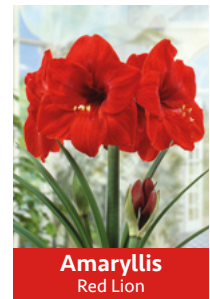

Natural

Nature by Nature

EN - Natural material is a trend. Flower bulbs fit perfectly into this trend. The presentation of the bulbs in a display box with wood structure meets this trend. The consumer can see and feel the bulb.

DU - Natürliches Material ist ein Trend. Die Präsentation der Blumenzwiebeln in ein "Schaukasten mit Holzdrucken" passt perfekt zu diesem Trend. Der Verbraucher sieht und fühlt die Blumenzwiebeln.

FR - Le matériau naturel est une tendance. Les bulbes de fleurs s'inscrivent parfaitement dans cette tendance. La présentation des bulbes dans un carton à structure en bois répondent à cette tendance. Le consommateur peut voir, toucher et sentir le bulbe.

12 x 4

Fust: Displaybox